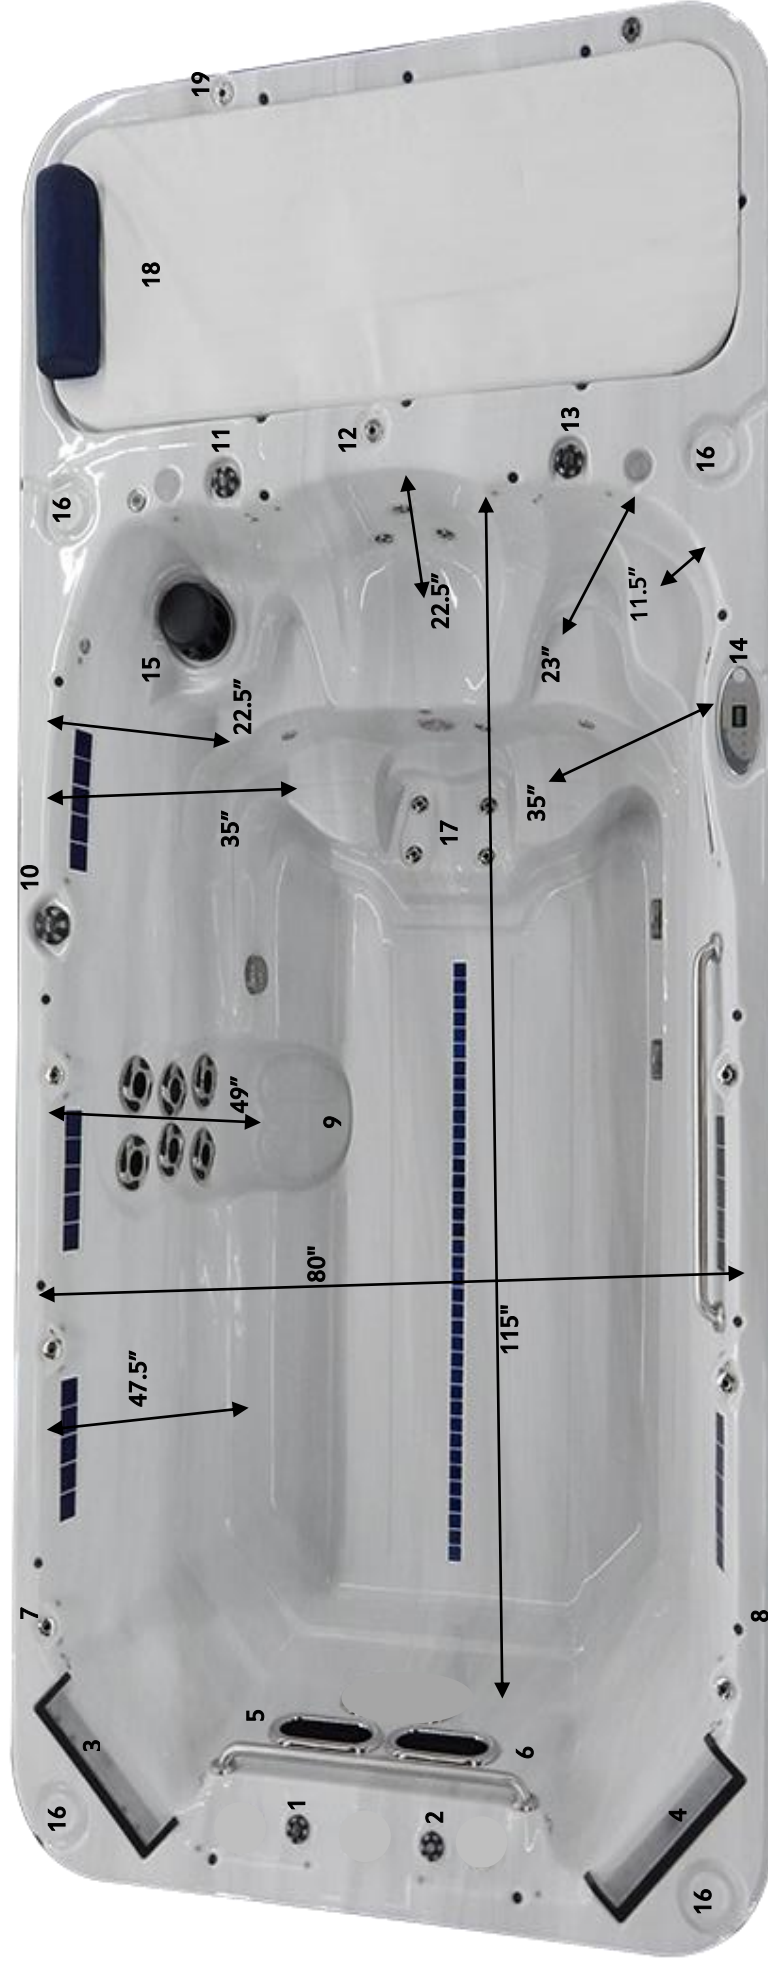

## C810-Portable 12.6 REGATTA SILVER POOL W/ Sun Tan Deck (2 pump system)

## C813- Inground 14.6 REGATTA SILVER POOL W/ Sun Tan Deck (2 pump system)

Portable Dimensions: 90 x 189.5 x 51  
 Inground Dimensions: 90 x 189.5 x 51

Capacity: 1600 Gallons  
 Capacity: 1600 Gallons

Approximate Dry Weight: 2900 LBS  
 Approximate Dry Weight: 2900 LBS

- 1. Air Control R.H. Swim Jet
- 2. Air Control L.H. Swim Jet
- 3. R.H. Spillover Waterfall (optional)
- 4. L.H. Spillover Waterfall (optional)
- 5. R.H. Swim Jet
- 6. L.H. Swim Jet
- 7. R.H. Water Features (optional)
- 8. L.H. Water Features (optional)
- 9. Body Massage
- 10. Diverter Valve
- 11. Air Control for Body Massage and Seat Jets
- 12. Pro Pole Slot (optional)
- 13. Aromatherapy (optional)
- 14. Balboa Control Panel
- 15. Filter
- 16. Speakers (optional)
- 17. Foot Jets
- 18. Sun Tanning Bed
- 19. Tanning Bed Misters

BP 2000 POOL CONTROLS	
Pump #1- Operates the Diverter Valve (see #10)	
A.	To one side operates the Body Massage and Seat Jets
B.	To the other side operates the 2 swim jets
Pump #2- Operates the 2 Swim Jets	