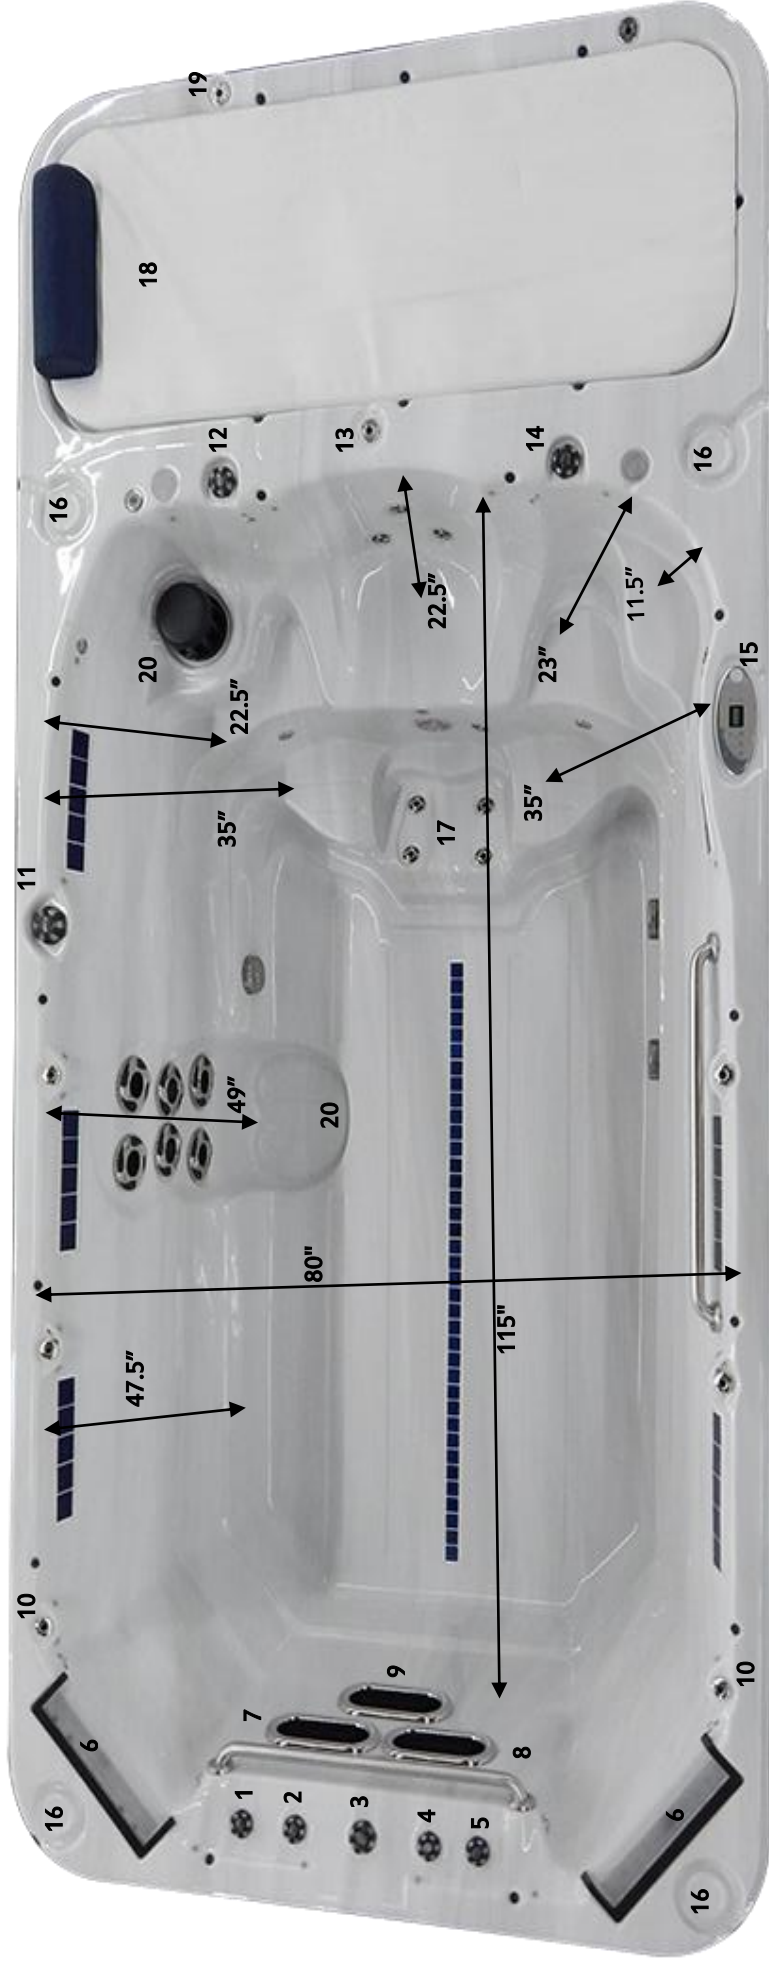

C812-Portable 12.6 REGATTA SILVER POOL W/ Sun Tan Deck (4 pump system)

C815- Inground 14.6 REGATTA SILVER POOL W/ Sun Tan Deck (4 pump system)

Portable Dimensions: 90 x 189.5 x 51
 Inground Dimensions: 90 x 189.5 x 51

Capacity: 1600 Gallons
 Capacity: 1600 Gallons

Approximate Dry Weight: 2900 LBS
 Approximate Dry Weight: 2900 LBS

- | | |
|--|--|
| 1. On/Off Valve for R.H. Waterfall (optional) | 12. Air Control for Body Massage and Seat Jets |
| 2. Air Control R.H. Swim Jet | 13. Pro Pole Slot (optional) |
| 3. Air Control Middle Swim Jet | 14. Aromatherapy (optional) |
| 4. Air Control L.H. Swim Jet | 15. Balboa Control Panel |
| 5. On/Off Valve for L.H. Waterfall (optional) | 16. Speakers (optional) |
| 6. R.H. & L.H. Spillover Waterfalls (optional) | 17. Foot Jets |
| 7. R.H. Swim Jet | 18. Sun Tanning Bed |
| 8. L.H. Swim Jet | 19. Tanning Bed Misters |
| 9. Middle Swim Jet | 20. Filter |
| 10. R.H. & L.H. Water Features (optional) | 21. Body Massage |
| 11. Diverter Valve | |

BP 4 POOL CONTROLS	
Pump #1- Operates the Diverter Valve (see #11)	
A. To one side operates the Body Massage and Seat Jets	
B. To the other side boosts the Middle Swim Jet	
Pump #2- Operates the Middle Swim Jet	
Pump #3- Operates the L.H. Swim Jet	
Pump #4- Operates the R.H. Swim Jet	