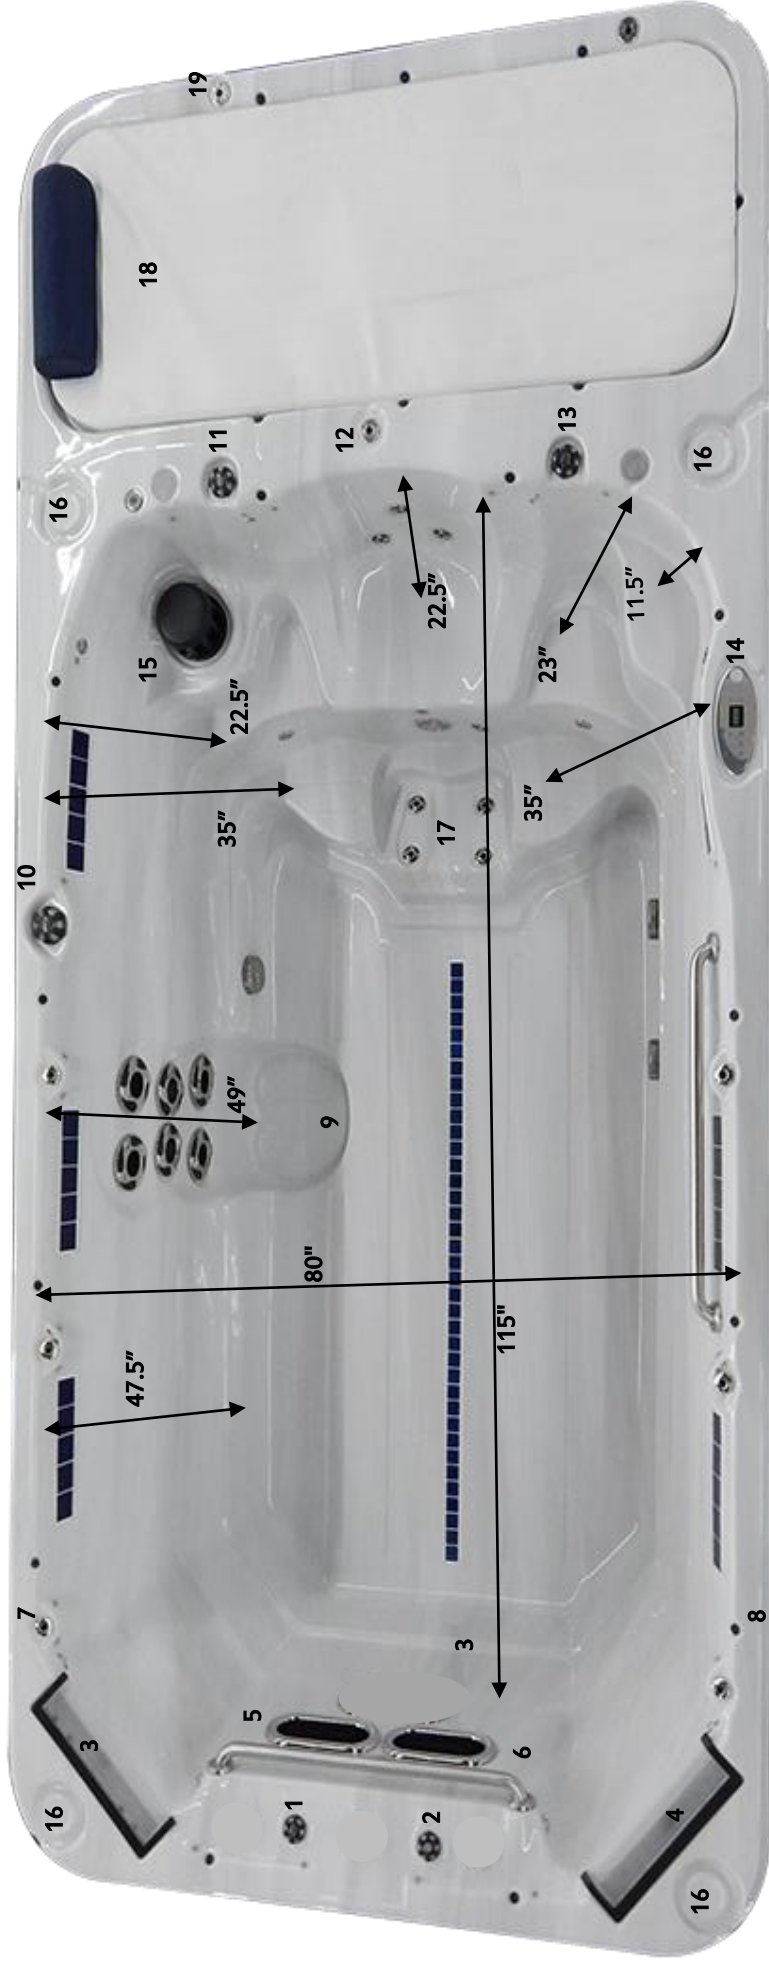

**C8111-Portable 12.6 REGATTA SILVER POOL W/ Sun Tan Deck (3 pump system)**

**C814- Inground 14.6 REGATTA SILVER POOL W/ Sun Tan Deck (3 pump system)**

Portable Dimensions: 90 x 189.5 x 51  
 Inground Dimensions: 90 x 189.5 x 51

Capacity: 1600 Gallons  
 Capacity: 1600 Gallons

Approximate Dry Weight: 2900 LBS  
 Approximate Dry Weight: 2900 LBS

- 1. Air Control R.H. Swim Jet
- 2. Air Control L.H. Swim Jet
- 3. R.H. Spillover Waterfall (optional)
- 4. L.H. Spillover Waterfall (optional)
- 5. R.H. Swim Jet
- 6. L.H. Swim Jet
- 7. R.H. Water Features (optional)
- 8. L.H. Water Features (optional)
- 9. Body Massage
- 10. Diverter Valve
- 11. Air Control for Body Massage and Seat Jets
- 12. Pro Pole Slot (optional)
- 13. Aromatherapy (optional)
- 14. Balboa Control Panel
- 15. Filter
- 16. Speakers (optional)
- 17. Foot Jets
- 18. Sun Tanning Bed
- 19. Tanning Bed Misters

<b>BP 3 POOL CONTROLS</b>	
<b>Pump #1- Operates the Diverter Valve (see #10)</b>	
<b>A. To one side operates the Body Massage and Seat Jets</b>	
<b>B. To the other side operates the 2 swim jets</b>	
<b>Pump #2- Operates Left Hand Swim Jet</b>	
<b>Pump #3- Operates Right Hand Swim Jet</b>	