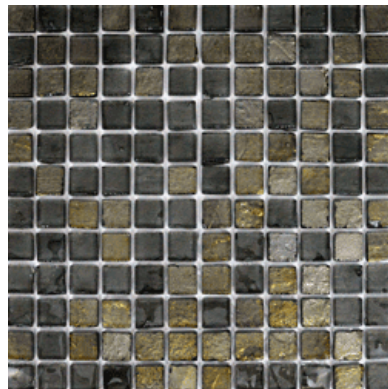

Catalina Swim Spas

TILE COLOR CHART

Standard Tile for: Fitness, Olympic, Pool, and Catalina Series

#8050 MAYAN COPPER

#1010 MIDNIGHT BLUE

#1000 NAVY

Standard Tile for:
Olympic 400 Series 21' Dual Temp Only

#1035 COBALT

DESIGNER GLASS TILES

ADDITIONAL COST

Available for Fitness, Olympic, Pool, and Catalina Series

#1005 SILVERADO

#1015 BRONZE

#1025 AQUAMARINE

#1030 ARCTIC BLUE

#1050 STEEL BLUE