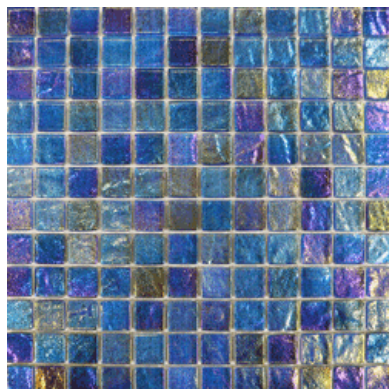

Catalina Swim Spas

TILE COLOR CHART

Standard Tile for: Fitness, Olympic, Pool, and Catalina Series

#8050 MAYAN COPPER

#1010 MIDNIGHT BLUE

#1000 NAVY

Standard Tile for:
Olympic 400 Series 21' Dual Temp Only

#1035 COBALT

DESIGNER GLASS TILES

ADDITIONAL COST

Available for Fitness, Olympic, Pool, and Catalina Series

#1005 SILVERADO

#1015 BRONZE

#1025 AQUAMARINE

#1030 ARCTIC BLUE

#1050 STEEL BLUE