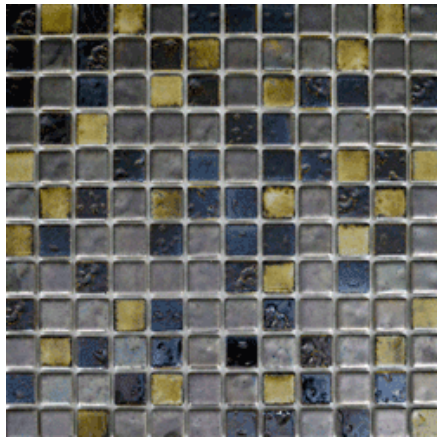

Catalina Swim Spas

TILE COLOR CHART

Standard Tile for: Fitness, Olympic, Pool, and Catalina Series

#8050 MAYAN COPPER

#1010 MIDNIGHT BLUE

#1000 NAVY

Standard Tile for:
Olympic 400 Series 21' Dual Temp Only

#1035 COBALT

DESIGNER GLASS TILES

ADDITIONAL COST

Available for Fitness, Olympic, Pool, and Catalina Series

#1005 SILVERADO

#1015 BRONZE

#1025 AQUAMARINE

#1030 ARCTIC BLUE

#1050 STEEL BLUE