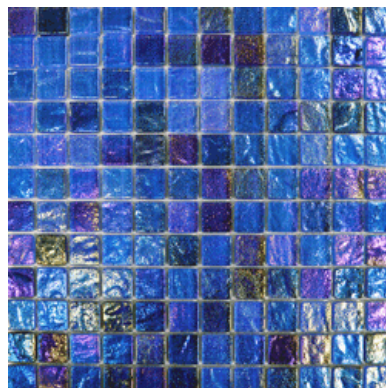

Catalina Swim Spas

TILE COLOR CHART

Standard Tile for: Fitness, Olympic, Pool, and Catalina Series

#8050 MAYAN COPPER

#1010 MIDNIGHT BLUE

#1000 NAVY

Standard Tile for:
Olympic 400 Series 21' Dual Temp Only

#1035 COBALT

DESIGNER GLASS TILES

ADDITIONAL COST

Available for Fitness, Olympic, Pool, and Catalina Series

#1005 SILVERADO

#1015 BRONZE

#1025 AQUAMARINE

#1030 ARCTIC BLUE

#1050 STEEL BLUE