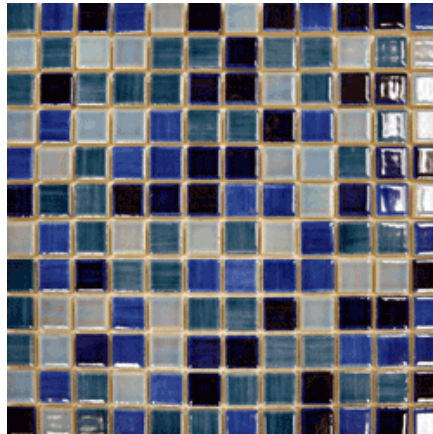

Catalina Swim Spas

TILE COLOR CHART

Standard Tile for: Fitness, Olympic, Pool, and Catalina Series

#8050 MAYAN COPPER

#1010 MIDNIGHT BLUE

#1000 NAVY

Standard Tile for:
Olympic 400 Series 21' Dual Temp Only

#1035 COBALT

DESIGNER GLASS TILES

ADDITIONAL COST

Available for Fitness, Olympic, Pool, and Catalina Series

#1005 SILVERADO

#1015 BRONZE

#1025 AQUAMARINE

#1030 ARCTIC BLUE

#1050 STEEL BLUE