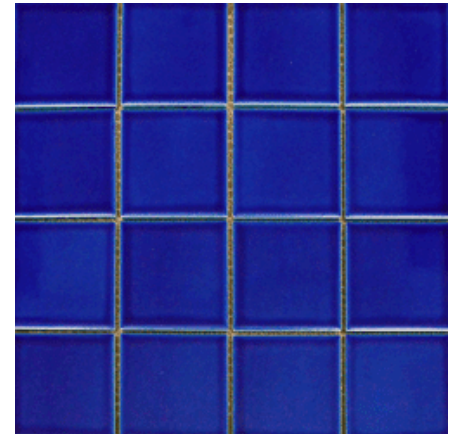

Catalina Swim Spas

TILE COLOR CHART

Standard Tile for: Fitness, Olympic, Pool, and Catalina Series

#8050 MAYAN COPPER

#1010 MIDNIGHT BLUE

#1000 NAVY

Standard Tile for:
Olympic 400 Series 21' Dual Temp Only

#1035 COBALT

DESIGNER GLASS TILES

ADDITIONAL COST

Available for Fitness, Olympic, Pool, and Catalina Series

#1005 SILVERADO

#1015 BRONZE

#1025 AQUAMARINE

#1030 ARCTIC BLUE

#1050 STEEL BLUE