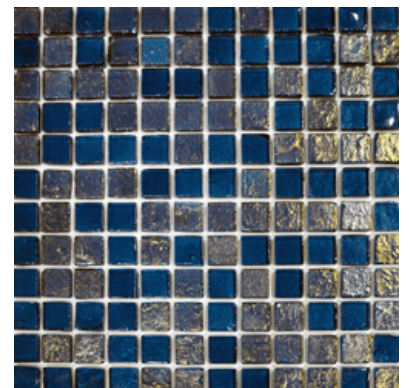

Catalina Swim Spas

TILE COLOR CHART

Standard Tile for: Fitness, Olympic, Pool, and Catalina Series

#8050 MAYAN COPPER

#1010 MIDNIGHT BLUE

#1000 NAVY

Standard Tile for:
Olympic 400 Series 21' Dual Temp Only

#1035 COBALT

DESIGNER GLASS TILES

ADDITIONAL COST

Available for Fitness, Olympic, Pool, and Catalina Series

#1005 SILVERADO

#1015 BRONZE

#1025 AQUAMARINE

#1030 ARCTIC BLUE

#1050 STEEL BLUE